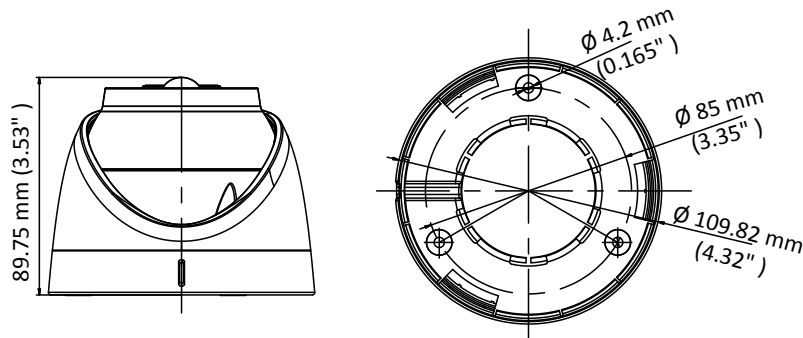

Dimension

Accessory

DS-1280ZJ-S
Junction Box

Distributed by

HIKVISION®

Headquarters

No.555 Qianmo Road, Binjiang District,
Hangzhou 310051, China
T +86-571-8807-5998
overseasbusiness@hikvision.com

Hikvision USA
T +1-909-895-0400
sales.usa@hikvision.com

Hikvision Australia
T +61-2-8599-4233
salesau@hikvision.com

Hikvision India
T +91-22-28469900
sales@pramahikvision.com

Hikvision Canada
T +1-866-200-6690
sales.canada@hikvision.com

Hikvision Thailand
T +662-275-9949
sales.thailand@hikvision.com

Hikvision Europe
T +31-23-5542770
sales.eu@hikvision.com

Hikvision Italy
T +39-0438-6902
info.it@hikvision.com

Hikvision Brazil
T +55 11 3318-0050
Latam.support@hikvision.com

Hikvision Turkey
T +90 (216)521 7070- 7074
sales.tr@hikvision.com

Hikvision Malaysia
T +601-7652-2413
sales.my@hikvision.com

Hikvision UK & Ireland
T +01628-902140
sales.uk@hikvision.com

Hikvision South Africa
Tel: +27 (10) 0351172
sale.africa@hikvision.com

Hikvision France
T +33(0)1-85-330-450
info.fr@hikvision.com

Hikvision Kazakhstan
T +7-727-9730667
nikia.panfilov@hikvision.ru

Hikvision Vietnam
T +84-974270888
sales.vt@hikvision.com

Hikvision UAE
T +971-4-4432090
salesme@hikvision.com

Hikvision Singapore
T +65-6684-4718
sg@hikvision.com

Hikvision Spain
T +34-91-737-16-55
info.es@hikvision.com

Hikvision Tashkent
T +99-87-1238-9438
uzb@hikvision.ru

Hikvision Hong Kong
T +852-2151-1761
info.hk@hikvision.com

Hikvision Russia
T +7-495-669-67-99
saleru@hikvision.com

Hikvision Korea
T +82-(0)31-731-8817
sales.korea@hikvision.com

Hikvision Poland
T +48-22-460-01-50
info.pl@hikvision.com

Hikvision Indonesia
T +62-21-2933759
Sales.Indonesia@hikvision.com

Hikvision Colombia
sales.colombia@hikvision.com