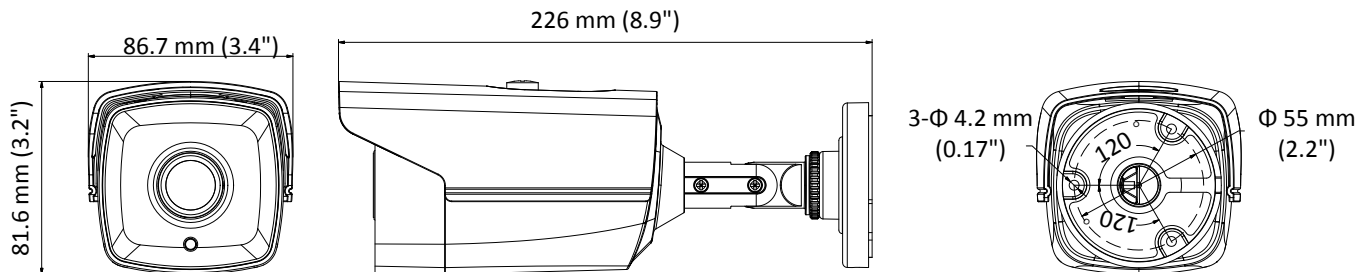

Order Model

DS-2CE16D0T-IT1E

Dimension